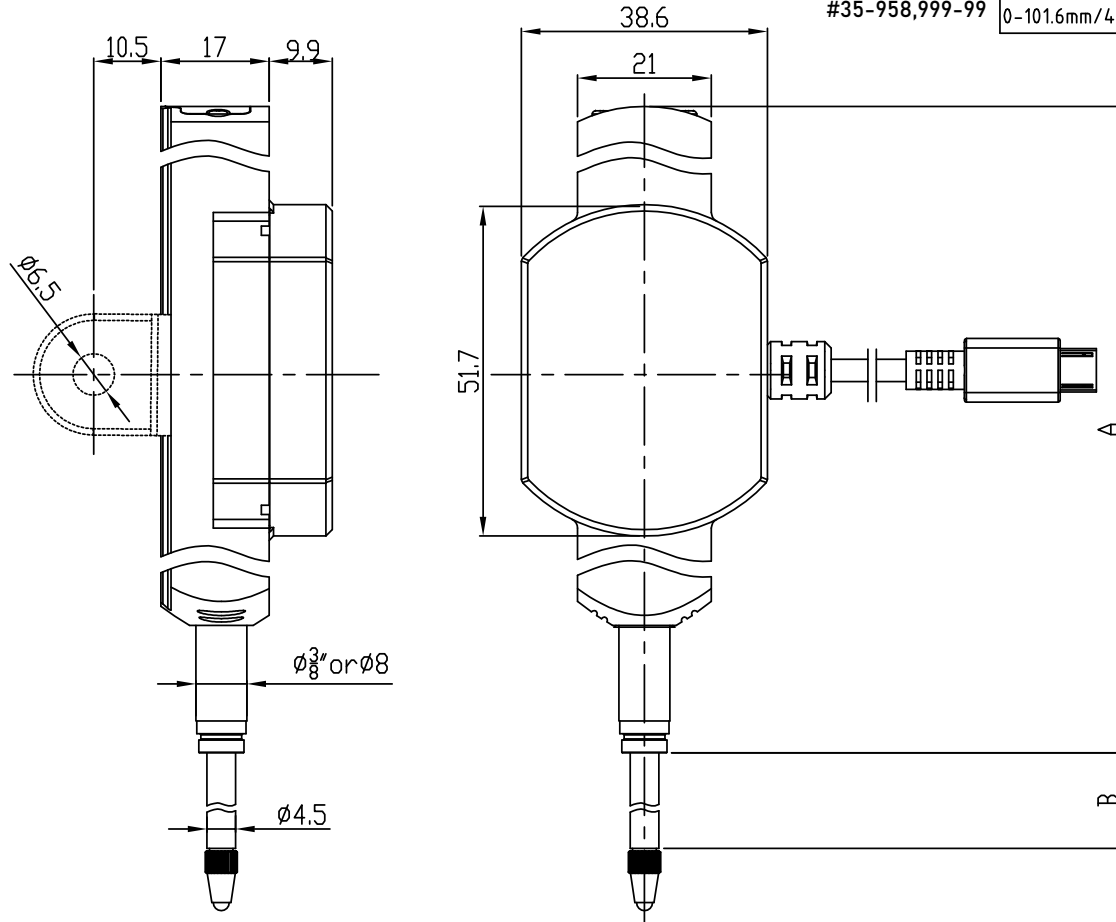

	A	B
#35-958,999-12	0-12.7mm/0.5"	101.4
#35-958,999-25	0-25.4mm/1.0"	126.4
#35-958,999-50	0-50.8mm/2.0"	176.9
#35-958,999-99	0-101.6mm/4.0"	277.4

IPIC | iGAGING
 1206 Puerta Del Sol
 San Clemente, CA 92673 USA
 www.iGAGING.com
 Tel: 949.366.9466 Fax: 949.366.5708